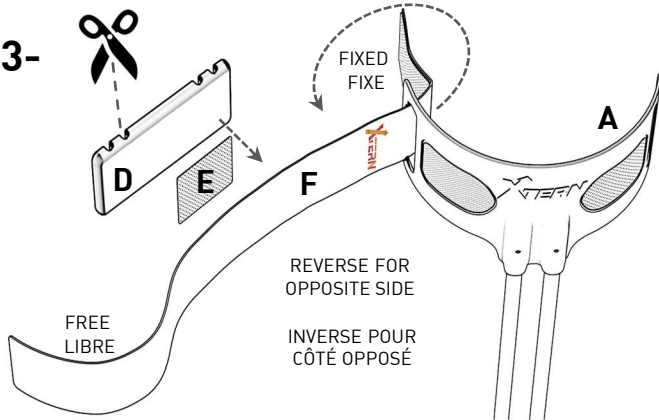

2022-01-06

CALF PAD & STRAP KIT MEDIUM-LARGE

KIT COUSSIN COURROIE MOYEN-GRAND

(501302-K00-ML)

OPTION 1

STRAP ATTACHMENT IN BUCKLE
ATTACHEMENT COURROIE
DANS LA BOUCLE

-5-

OPTION 2

DIRECT STRAP ATTACHMENT
ATTACHEMENT COURROIE DIRECT

CALF PAD & STRAP KIT SMALL

(501302-K00-S)

KIT COUSSIN COURROIE PETIT

FIXED (HOOKS)
FIXE (CROCHETS)

FREE
LIBRE

-1-

-2-

-3-

-4-

OPTION 1

STRAP ATTACHMENT IN BUCKLE
ATTACHEMENT COURROIE
DANS LA BOUCLE

-5-

OPTION 2

DIRECT STRAP ATTACHMENT
ATTACHEMENT COURROIE DIRECT