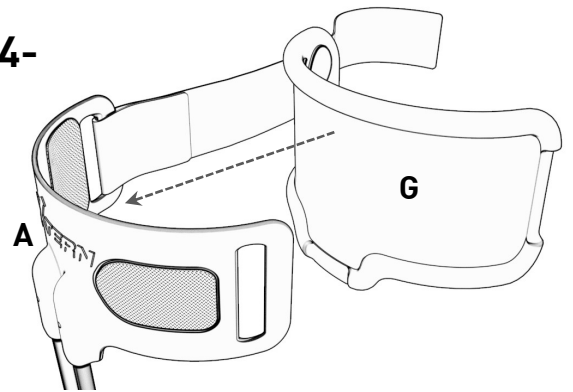

2022-01-06

CALF PAD & STRAP KIT MEDIUM-LARGE

KIT COUSSIN COURROIE MOYEN-GRAND

(501302-K00-ML)

OPTION 1

STRAP ATTACHMENT IN BUCKLE
ATTACHEMENT COURROIE
DANS LA BOUCLE

-5-

OPTION 2

DIRECT STRAP ATTACHMENT
ATTACHEMENT COURROIE DIRECT

CALF PAD & STRAP KIT SMALL

(501302-K00-S)

KIT COUSSIN COURROIE PETIT

FIXED (HOOKS)
FIXE (CROCHETS)

FREE
LIBRE

-1-

-2-

-3-

-4-

OPTION 1

STRAP ATTACHMENT IN BUCKLE
ATTACHEMENT COURROIE
DANS LA BOUCLE

-5-

OPTION 2

DIRECT STRAP ATTACHMENT
ATTACHEMENT COURROIE DIRECT