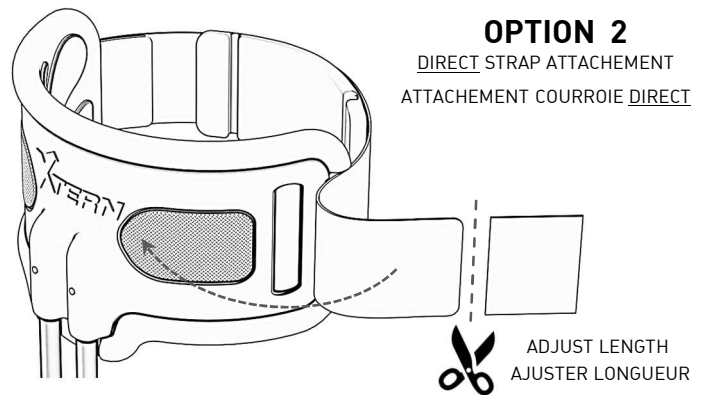

2022-01-06

CALF PAD & STRAP KIT MEDIUM-LARGE

KIT COUSSIN COURROIE MOYEN-GRAND

(501302-K00-ML)

OPTION 1

STRAP ATTACHMENT IN BUCKLE
ATTACHEMENT COURROIE
DANS LA BOUCLE

-5-

OPTION 2

DIRECT STRAP ATTACHMENT
ATTACHEMENT COURROIE DIRECT

CALF PAD & STRAP KIT SMALL

(501302-K00-S)

KIT COUSSIN COURROIE PETIT

FIXED (HOOKS)
FIXE (CROCHETS)

FREE
LIBRE

-1-

-2-

-3-

-4-

OPTION 1

STRAP ATTACHMENT IN BUCKLE
ATTACHEMENT COURROIE
DANS LA BOUCLE

-5-

OPTION 2

DIRECT STRAP ATTACHMENT
ATTACHEMENT COURROIE DIRECT