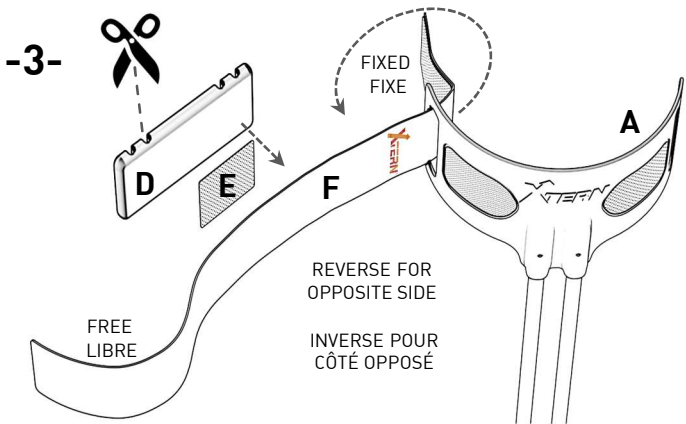

2022-01-06

CALF PAD & STRAP KIT MEDIUM-LARGE

KIT COUSSIN COURROIE MOYEN-GRAND

(501302-K00-ML)

OPTION 1

STRAP ATTACHMENT IN BUCKLE
ATTACHEMENT COURROIE
DANS LA BOUCLE

-5-

OPTION 2

DIRECT STRAP ATTACHMENT
ATTACHEMENT COURROIE DIRECT

CALF PAD & STRAP KIT SMALL

(501302-K00-S)

KIT COUSSIN COURROIE PETIT

FIXED (HOOKS)
FIXE (CROCHETS)

FREE
LIBRE

-1-

-2-

-3-

-4-

OPTION 1

STRAP ATTACHMENT IN BUCKLE
ATTACHEMENT COURROIE
DANS LA BOUCLE

-5-

OPTION 2

DIRECT STRAP ATTACHMENT
ATTACHEMENT COURROIE DIRECT