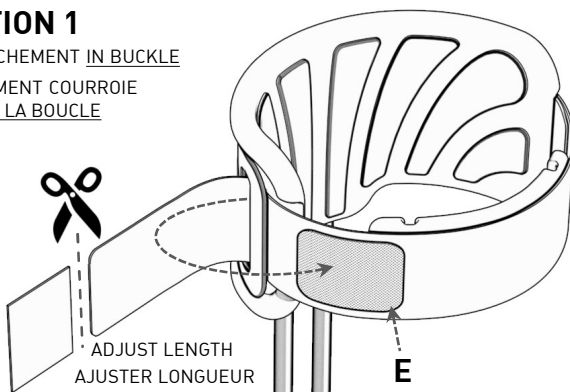

DIRECT STRAP ATTACHMENT
ATTACHEMENT COURROIE DIRECT

CALF PAD & STRAP KIT SMALL

(501302-K00-S)

KIT COUSSIN COURROIE PETIT

FIXED (HOOKS)
FIXE (CROCHETS)

FREE
LIBRE

-1-

-2-

-3-

-4-

OPTION 1

STRAP ATTACHMENT IN BUCKLE
ATTACHEMENT COURROIE
DANS LA BOUCLE

-5-

OPTION 2

DIRECT STRAP ATTACHMENT
ATTACHEMENT COURROIE DIRECT