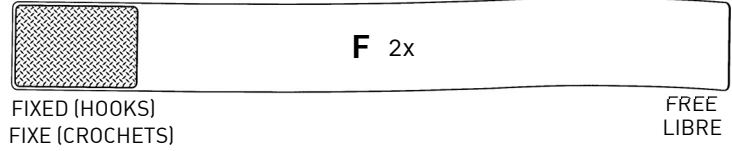

2022-01-06

CALF PAD & STRAP KIT MEDIUM-LARGE

KIT COUSSIN COURROIE MOYEN-GRAND

(501302-K00-ML)

OPTION 1

STRAP ATTACHMENT IN BUCKLE
ATTACHEMENT COURROIE
DANS LA BOUCLE

-5-

OPTION 2

DIRECT STRAP ATTACHMENT
ATTACHEMENT COURROIE DIRECT

CALF PAD & STRAP KIT SMALL

(501302-K00-S)

KIT COUSSIN COURROIE PETIT

FIXED (HOOKS)
FIXE (CROCHETS)

FREE
LIBRE

-1-

-2-