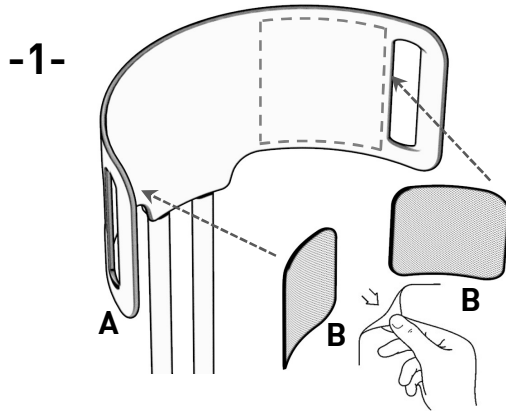

2022-01-06

CALF PAD & STRAP KIT MEDIUM-LARGE

KIT COUSSIN COURROIE MOYEN-GRAND

(501302-K00-ML)

OPTION 1

STRAP ATTACHMENT IN BUCKLE
ATTACHEMENT COURROIE
DANS LA BOUCLE

-5-

OPTION 2

DIRECT STRAP ATTACHMENT
ATTACHEMENT COURROIE DIRECT

CALF PAD & STRAP KIT SMALL

(501302-K00-S)

KIT COUSSIN COURROIE PETIT

FIXED (HOOKS)
FIXE (CROCHETS)

FREE
LIBRE

-1-

-2-

-3-

-4-

OPTION 1

STRAP ATTACHMENT IN BUCKLE
ATTACHEMENT COURROIE
DANS LA BOUCLE

-5-

OPTION 2

DIRECT STRAP ATTACHMENT
ATTACHEMENT COURROIE DIRECT