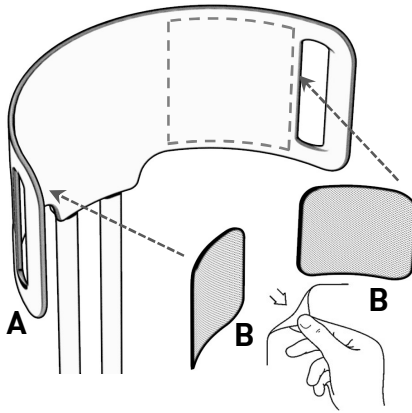

DIRECT STRAP ATTACHMENT
ATTACHEMENT COURROIE DIRECT

CALF PAD & STRAP KIT SMALL

(501302-K00-S)

KIT COUSSIN COURROIE PETIT

FIXED (HOOKS)
FIXE (CROCHETS)

FREE
LIBRE

-1-

-2-

-3-

-4-

OPTION 1

STRAP ATTACHMENT IN BUCKLE
ATTACHEMENT COURROIE
DANS LA BOUCLE

-5-

OPTION 2

DIRECT STRAP ATTACHMENT
ATTACHEMENT COURROIE DIRECT