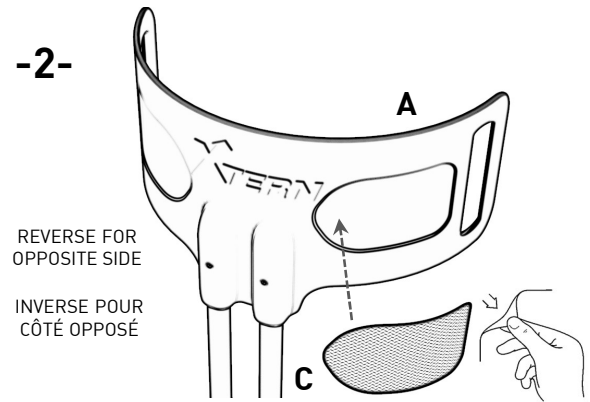

2022-01-06

CALF PAD & STRAP KIT MEDIUM-LARGE

KIT COUSSIN COURROIE MOYEN-GRAND

(501302-K00-ML)

OPTION 1

STRAP ATTACHMENT IN BUCKLE
ATTACHEMENT COURROIE
DANS LA BOUCLE

-5-

OPTION 2

DIRECT STRAP ATTACHMENT
ATTACHEMENT COURROIE DIRECT

CALF PAD & STRAP KIT SMALL

(501302-K00-S)

KIT COUSSIN COURROIE PETIT

FIXED (HOOKS)
FIXE (CROCHETS)

FREE
LIBRE

-1-

-2-

-3-

-4-

OPTION 1

STRAP ATTACHMENT IN BUCKLE
ATTACHEMENT COURROIE
DANS LA BOUCLE

-5-

OPTION 2

DIRECT STRAP ATTACHMENT
ATTACHEMENT COURROIE DIRECT