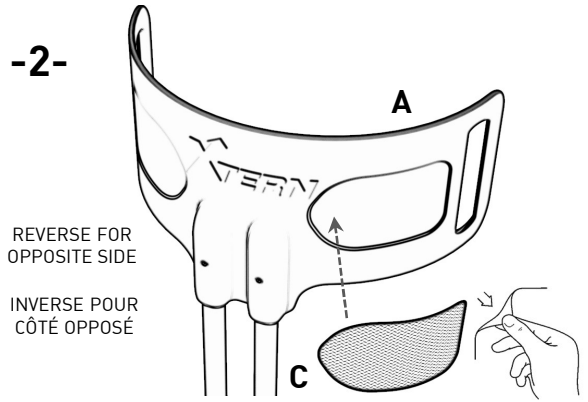

2022-01-06

CALF PAD & STRAP KIT MEDIUM-LARGE

KIT COUSSIN COURROIE MOYEN-GRAND

(501302-K00-ML)

OPTION 1

STRAP ATTACHMENT IN BUCKLE
ATTACHEMENT COURROIE
DANS LA BOUCLE

-5-

OPTION 2

DIRECT STRAP ATTACHMENT
ATTACHEMENT COURROIE DIRECT

CALF PAD & STRAP KIT SMALL

(501302-K00-S)

KIT COUSSIN COURROIE PETIT

FIXED (HOOKS)
FIXE (CROCHETS)

FREE
LIBRE

-1-

-2-

-3-

-4-

OPTION 1

STRAP ATTACHMENT IN BUCKLE
ATTACHEMENT COURROIE
DANS LA BOUCLE

-5-

OPTION 2

DIRECT STRAP ATTACHMENT
ATTACHEMENT COURROIE DIRECT