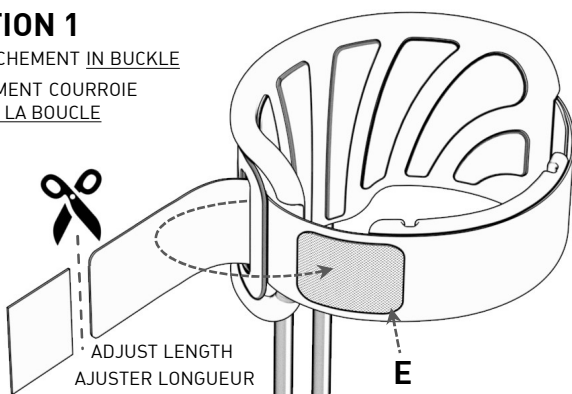

2022-01-06

CALF PAD & STRAP KIT MEDIUM-LARGE

KIT COUSSIN COURROIE MOYEN-GRAND

(501302-K00-ML)

OPTION 1

STRAP ATTACHMENT IN BUCKLE
ATTACHEMENT COURROIE
DANS LA BOUCLE

-5-

OPTION 2

DIRECT STRAP ATTACHMENT
ATTACHEMENT COURROIE DIRECT

CALF PAD & STRAP KIT SMALL

(501302-K00-S)

KIT COUSSIN COURROIE PETIT

FIXED (HOOKS)
FIXE (CROCHETS)

FREE
LIBRE

-1-

-2-

-3-

-4-

OPTION 1

STRAP ATTACHMENT IN BUCKLE
ATTACHEMENT COURROIE
DANS LA BOUCLE

-5-

OPTION 2

DIRECT STRAP ATTACHMENT
ATTACHEMENT COURROIE DIRECT