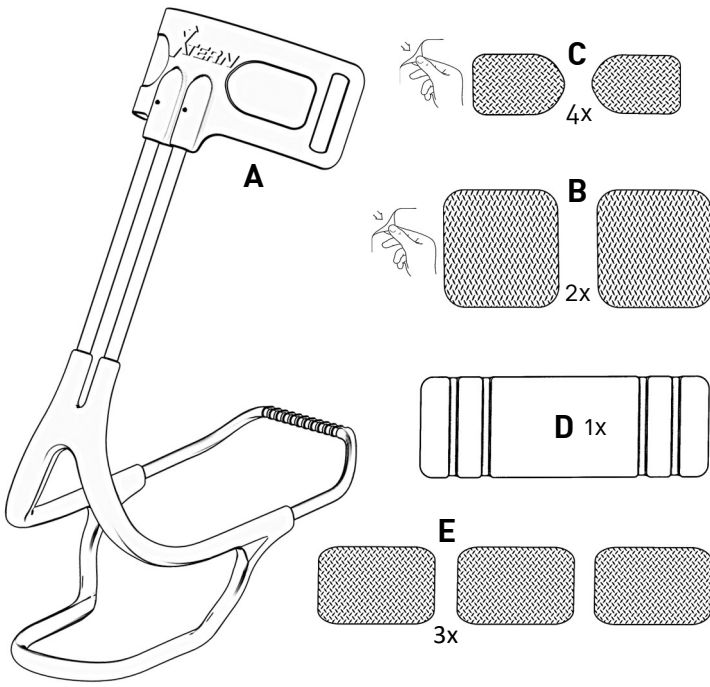

2022-01-06

CALF PAD & STRAP KIT MEDIUM-LARGE

KIT COUSSIN COURROIE MOYEN-GRAND

(501302-K00-ML)

OPTION 1

STRAP ATTACHMENT IN BUCKLE
ATTACHEMENT COURROIE
DANS LA BOUCLE

-5-

OPTION 2

DIRECT STRAP ATTACHMENT
ATTACHEMENT COURROIE DIRECT

CALF PAD & STRAP KIT SMALL

(501302-K00-S)

KIT COUSSIN COURROIE PETIT

FIXED (HOOKS)
FIXE (CROCHETS)

FREE
LIBRE

-1-

-2-

-3-

-4-

OPTION 1

STRAP ATTACHMENT IN BUCKLE
ATTACHEMENT COURROIE
DANS LA BOUCLE

-5-

OPTION 2

DIRECT STRAP ATTACHMENT
ATTACHEMENT COURROIE DIRECT