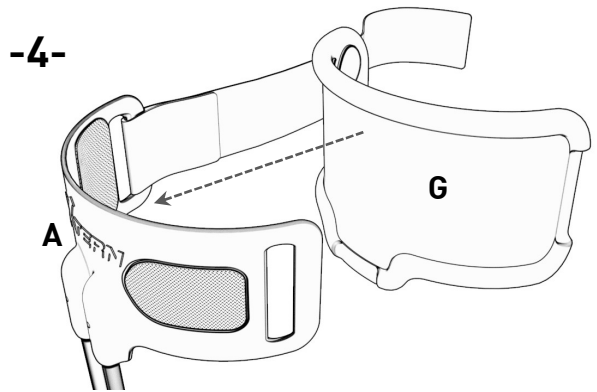

2022-01-06

CALF PAD & STRAP KIT MEDIUM-LARGE

KIT COUSSIN COURROIE MOYEN-GRAND

(501302-K00-ML)

OPTION 1

STRAP ATTACHMENT IN BUCKLE
ATTACHEMENT COURROIE
DANS LA BOUCLE

-5-

OPTION 2

DIRECT STRAP ATTACHMENT
ATTACHEMENT COURROIE DIRECT

CALF PAD & STRAP KIT SMALL

(501302-K00-S)

KIT COUSSIN COURROIE PETIT

FIXED (HOOKS)
FIXE (CROCHETS)

FREE
LIBRE

-1-

-2-

-3-

-4-

OPTION 1

STRAP ATTACHMENT IN BUCKLE
ATTACHEMENT COURROIE
DANS LA BOUCLE

-5-

OPTION 2

DIRECT STRAP ATTACHMENT
ATTACHEMENT COURROIE DIRECT