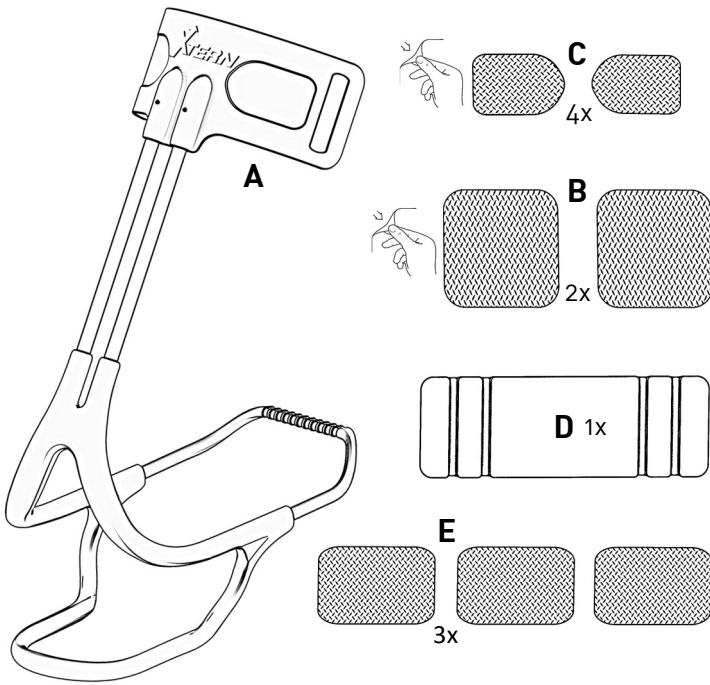

2022-01-06

CALF PAD & STRAP KIT MEDIUM-LARGE

KIT COUSSIN COURROIE MOYEN-GRAND

(501302-K00-ML)

OPTION 1

STRAP ATTACHMENT IN BUCKLE
ATTACHEMENT COURROIE
DANS LA BOUCLE

-5-

OPTION 2

DIRECT STRAP ATTACHMENT
ATTACHEMENT COURROIE DIRECT

CALF PAD & STRAP KIT SMALL

(501302-K00-S)

KIT COUSSIN COURROIE PETIT

FIXED (HOOKS)
FIXE (CROCHETS)

FREE
LIBRE

-1-

-2-

-3-

-4-

OPTION 1

STRAP ATTACHMENT IN BUCKLE
ATTACHEMENT COURROIE
DANS LA BOUCLE

-5-

OPTION 2

DIRECT STRAP ATTACHMENT
ATTACHEMENT COURROIE DIRECT